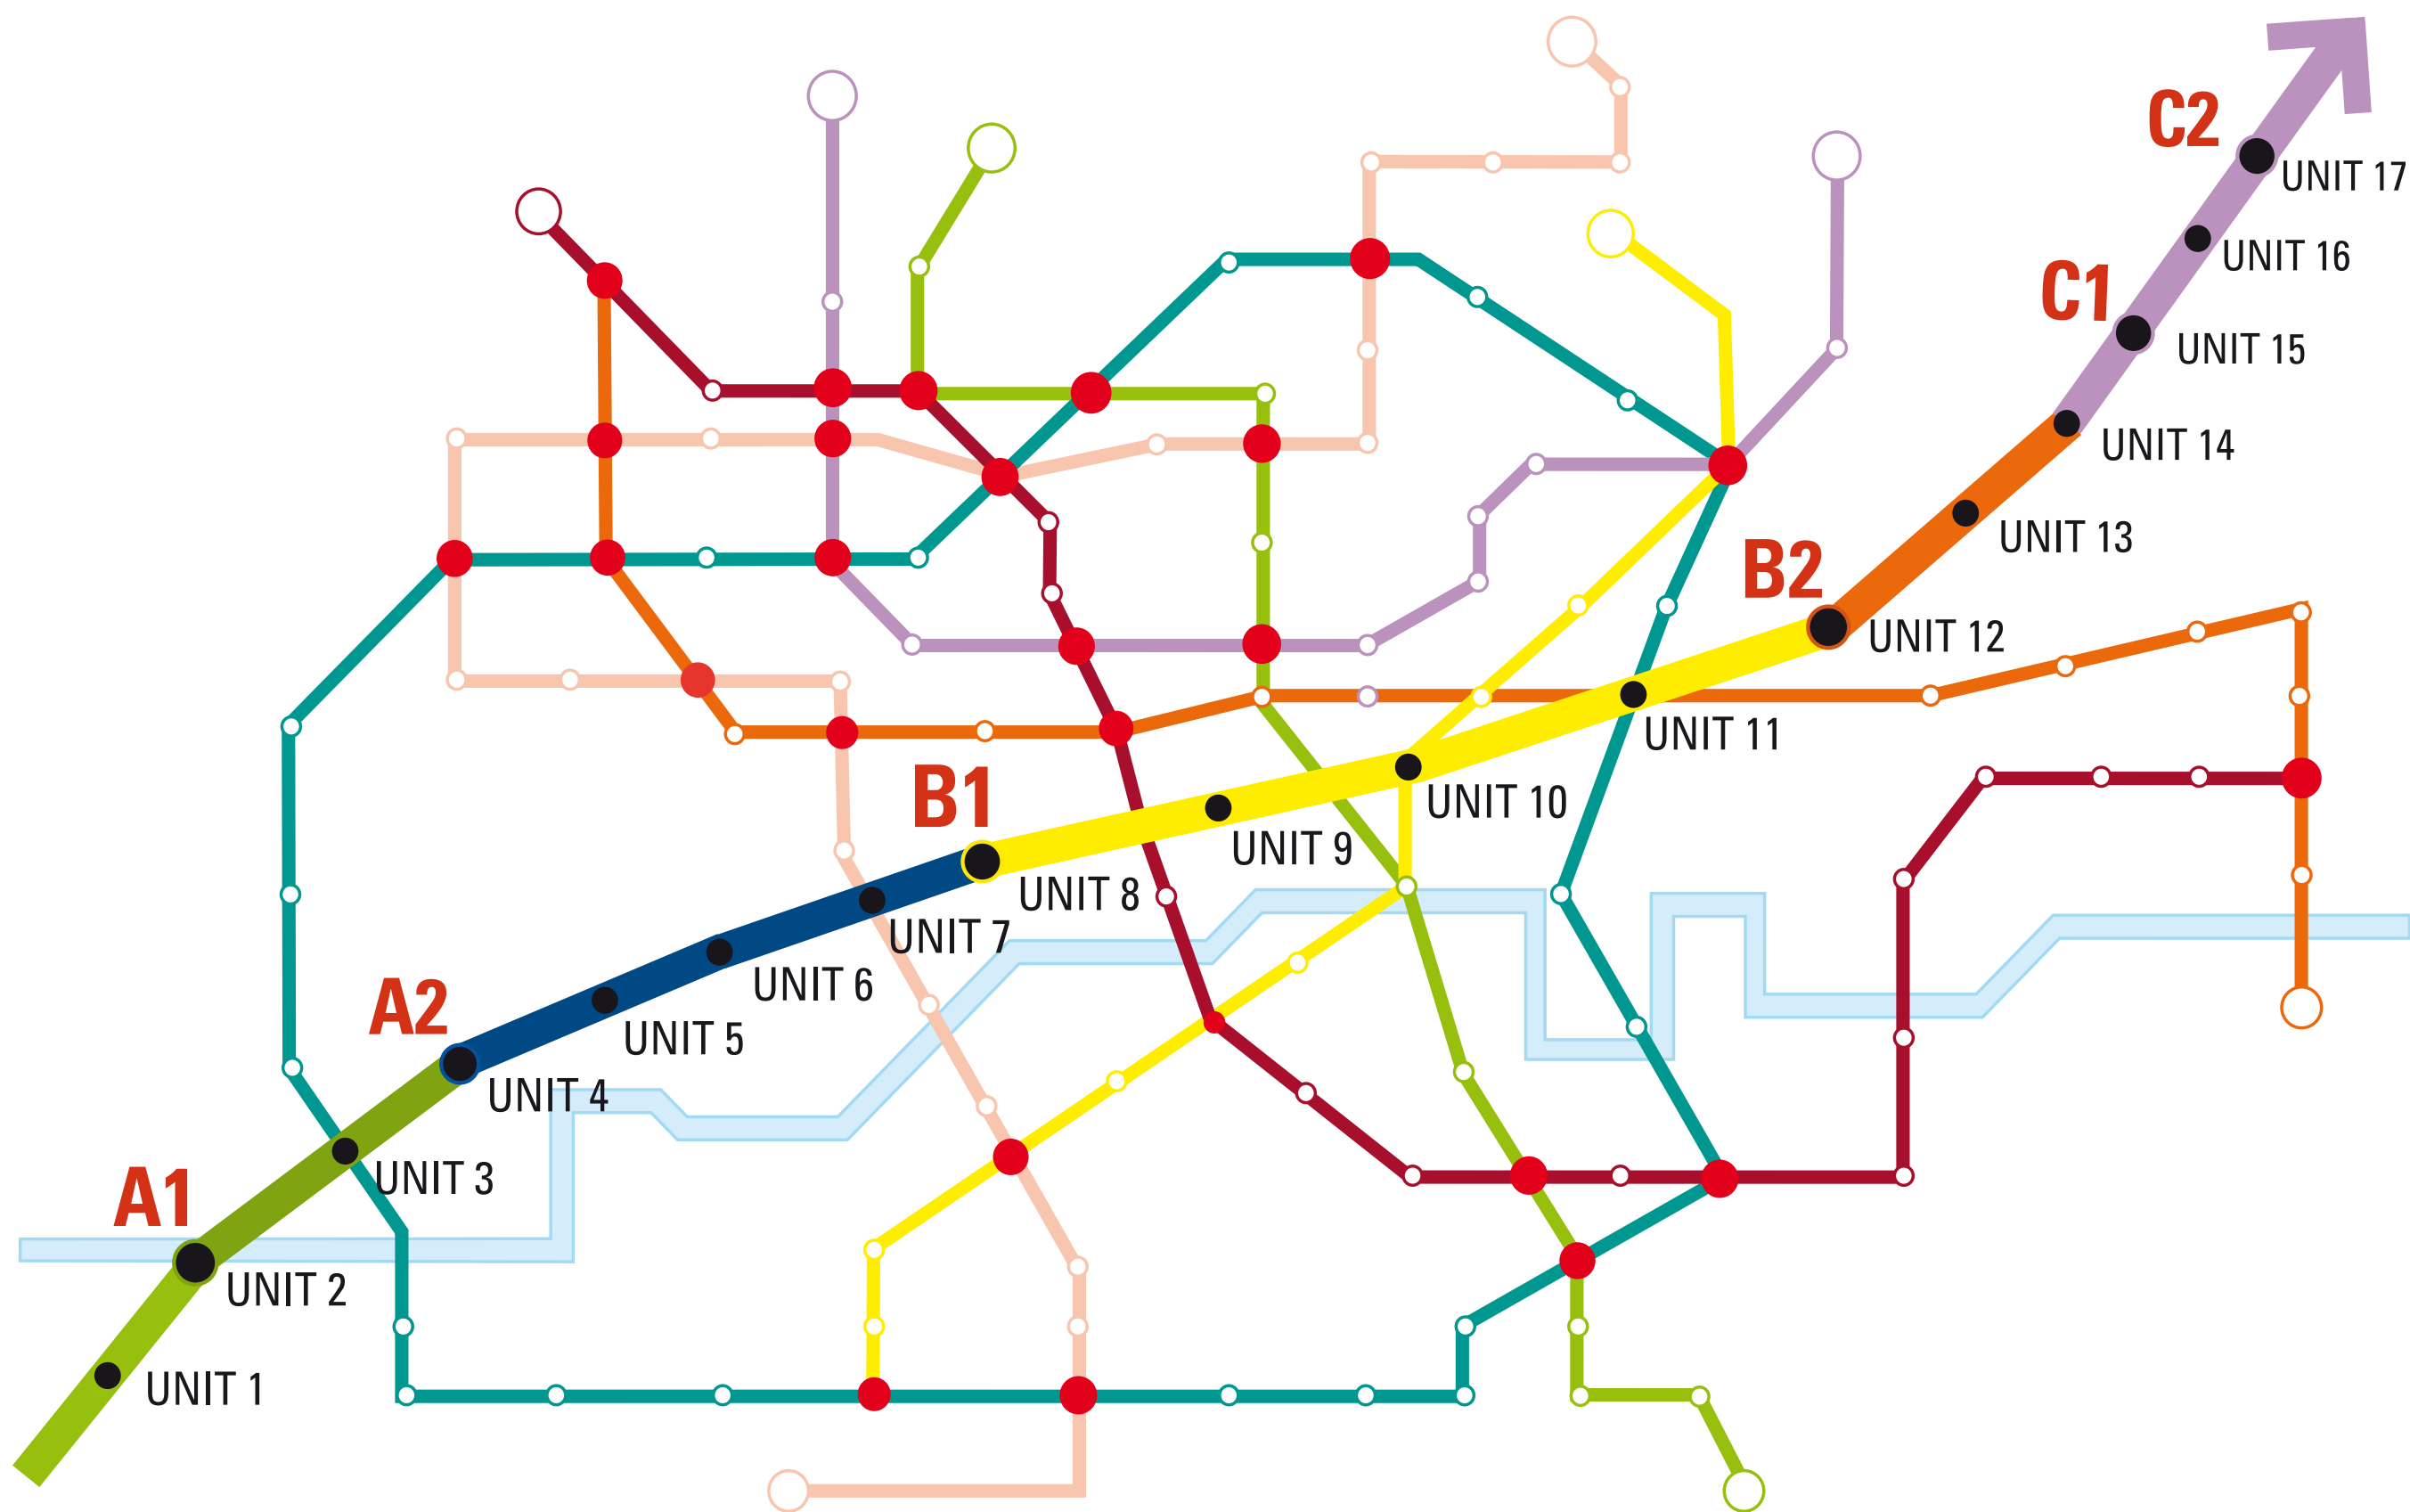

Speak your Mind. Your way to English.

With SpeakYourMind you know where you are and you can see where you're going.
Plan your destinations near or far. English is for life; the journey continues.

Key to levels:

- Unit SpeakYourMind
- Eur. Common Framework

Key to route:

- BEGINNER AND ELEMENTARY
- EARLY INTERMEDIATE
- INTERMEDIATE
- HIGH INTERMEDIATE
- ADVANCED

CEFR	General English	Academic	Professional
Mastery C2	CPE Certificate of Proficiency in English	IELTS 9	
Effective Operational Proficiency C1	CAE Certificate in Advanced English	8	TOEFL 120 TOEIC 990 BEC Higher
Vantage B2	FCE First Certificate in English	6	800 BEC Vantage
Threshold B1	PET Preliminary English Test	4	500 BEC Preliminary
Waystage A2	YLE Flyers		
	KET Key English Test		
Break-through A1	YLE Movers		
	YLE Starters		
	Common European Framework of Reference for Languages	International English Language Testing System	Test of English as a Foreign Language Test of English for International Communication Business English Certificates